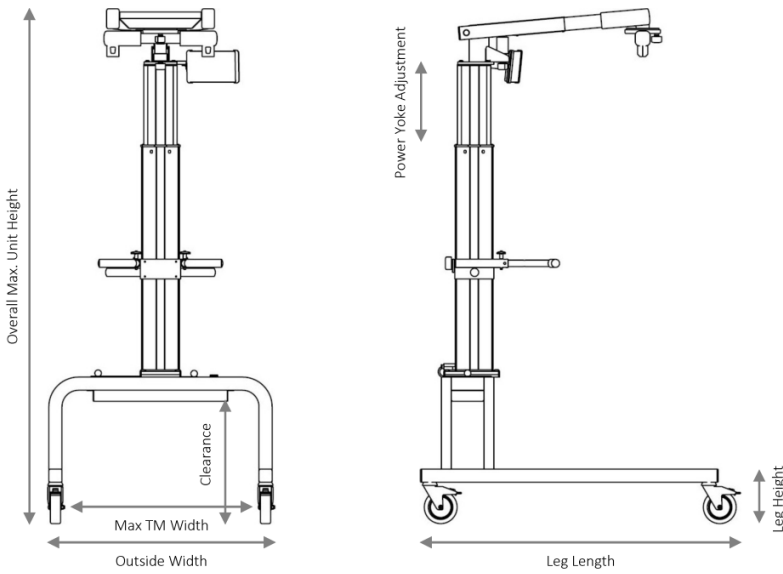

# LiteGait® LG700K

Max user weight	150
Max user height overground	217
Max user height over 6" treadmill	202
Powered Stroke adjustment	70
Overall Unit Height	242
Standard base width	76
Other Base Options	76    86
Max treadmill width	74    84
Door width	89    99
Max base footprint	97 x 115
Clearance	48
Leg length	115
Height (floor to top of leg)	20
Caster Diameter	15.2

Accessories		
Integrated FreeDome	Included	
BiSym	Optional	
Gaiter Stool	Optional	
3D Handle Bar	Included	
Parallel Grab Bar	Optional	
Standard Adult Harness	Included	
Q-Straps	Included	

Shipping Dimensions	107 x 71 x 140
Shipping Weight	120   125
Power Requirements	110V-240V 50/60Hz
<b>Price</b>	
[Empty Price Box]	

All dimensions subject to change. Dimensions listed in cm/kg.  
Treadmill step up height: 16 cm

Customizations Available