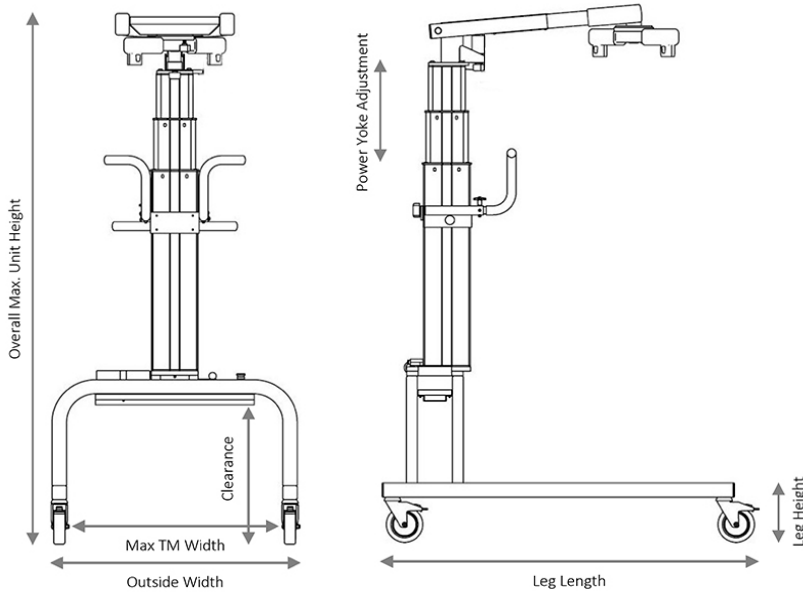

# LiteGait® LG800

Max user weight	200		
Max user height overground	217		
Max user height over 6" treadmill	202		
Powered Stroke adjustment	80		
Overall Unit Height	242		
Standard base width	86		
Other Base Options	76	81	86
Max treadmill width	74	79	84
Door width	89	94	99
Max base footprint	97 x 123		
Clearance	54		
Leg length	123		
Height (floor to top of leg)	22		
Caster Diameter	12.7		

Accessories		
Integrated FreeDome	Included	
BiSym	Not Available	
Gaiter Stool	Optional	
3D Handle Bar	Included	
Parallel Grab Bar	Optional	
Standard Adult Harness	Included	
Q-Straps	Optional	

Shipping Dimensions	107 x 71 x 140
Shipping Weight	125   130   135
Power Requirements	110V-240V 50/60Hz

Price

All dimensions subject to change. Dimensions listed in cm/kg.  
Treadmill step up height: 16 cm

Customizations Available